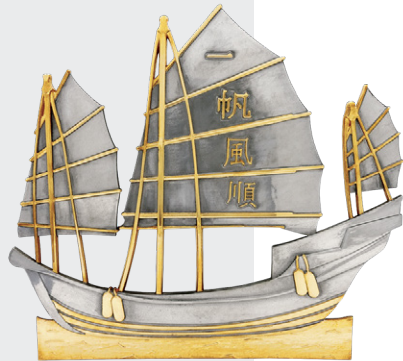

# Good Fortune Series

16" x 16"

**VIP5\_223GL**

VIP Frame with Gold Plated Pewter -  
Happiness Goldfish

**VIP5\_243GL**

VIP Frame with Gold Plated Pewter -  
Horse Of Fortune

**VIP5\_235GL**

VIP Frame with Gold Plated Pewter -  
Wealth Ship