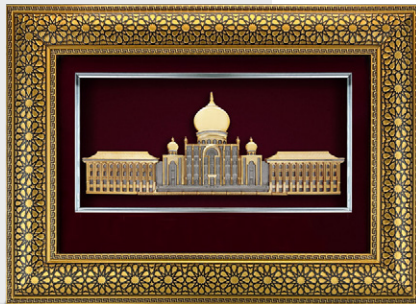

# Luxe Royale Frame

**VI15A\_GF**  
Luxe Royale Dark Frame 9 in 1  
with Gold Plated Pewter

**VI14\_GF**  
Luxe Royale Dark Frame 6 in 1 with  
Gold Plated Pewter

**VI13\_187GBB**  
11.6" x 15.7" Luxe Royale Light Frame  
with Gold Plated Pewter  
- Perdana Putra Building

**VI15B\_GF**  
Luxe Royale Light Frame 9 in 1  
with Gold Plated Pewter

**VI12\_242GBB**  
11.6" x 15.7" Luxe Royale Dark Frame  
with Gold Plated Pewter  
- Kuala Lumpur Landmark

Kindly refer to Pewter Catalogue and choose your favorite pewter by category code above. [Eg: GF/GBB]