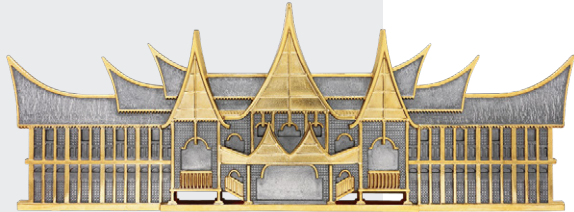

## The VIP Series

is designed for moments when recognition is personal, deliberate, and reserved for individuals of significance. Each piece reflects a heightened level of presentation, where attention is given not only to form, but to the importance of the recipient.

Wall hanging

Standing display

High quality gift box

Ribbon / wishing card Available upon request

Customisation on gold / silver metal plate

# VIP Frame

12" x 15"

**VIP6\_173GBB**  
VIP Frame with Gold Plated Pewter -  
Petronas Twin Towers

**VIP6\_142GBB**  
VIP Frame with Gold Plated Pewter -  
Keris (Kris)

11" x 15.5"

**VIP4\_242GBB**  
VIP Frame with Gold Plated Pewter -  
Kuala Lumpur Landmark

**VIP4\_190GBB**  
VIP Frame with Gold Plated Pewter -  
Malaysia Landmark

**VIP4\_187GBB**  
VIP Frame with Gold Plated Pewter -  
Perdana Putra Building

**VIP4\_156GBB**  
VIP Frame with Gold Plated Pewter -  
Putrajaya Landmark